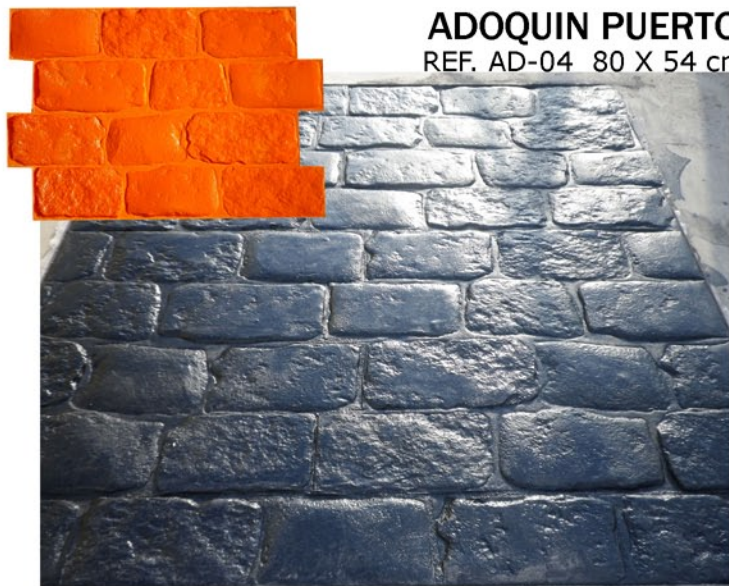

ADOQUIN PUERTO
REF. AD-04 80 X 54 cm